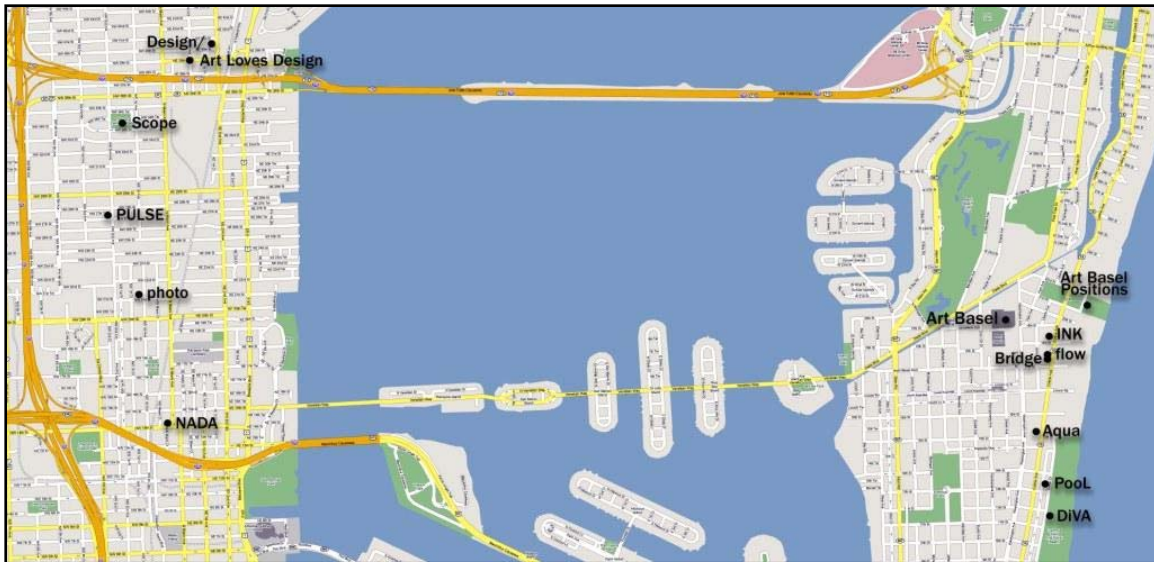

MIAMI ART FAIRS 2006

Art Basel Miami Beach

Convention Center
1901 Convention Center Dr.
225 Exhibitors

Design Miami/

The Moore Building
4040 NE 2nd Ave.
22 Exhibitors

NADA Art Fair Miami

Ice Palace Film Studios
59 NW 14th St.
81 Exhibitors

Art Basel Positions

Collins Park
Collins Ave. & 21st St.
22 Exhibitors

DiVA Miami

Lumas Park
Ocean Dr. & 12th St.
24 Exhibitors

photo Miami

SOHO Building
2136 NW 1st Ave.
43 Exhibitors

Art Loves Design

Design District
25 Exhibitors

flow

The Catalina Hotel
1756 Collins Ave.
18 Exhibitors

Pool Art Fair

The Cavalier Hotel
1320 Ocean Dr.
24 Exhibitors

Aqua Art Miami

Aqua Hotel
1530 Collins Ave.
41 Exhibitors

INK Miami

Suites of Dorchester
1850 Collins Ave.
15 Exhibitors

PULSE Miami

2700 NW 2nd Ave.
52 Exhibitors

Bridge Art Fair

The Catalina Hotel
1732 Collins Ave.
67 Exhibitors

Scope Miami

Roberto Clemente Park
101 NW 34th St.
84 Exhibitors